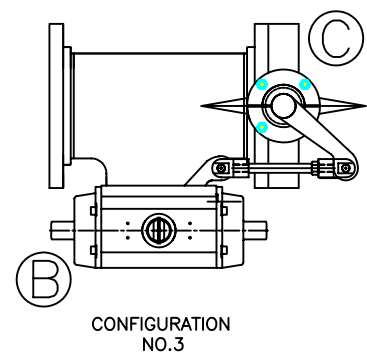

TEE LINKAGE KITS FOR BUTTERFLY VALVES 2" THRU 36"

CONFIGURATION	ACTUATED VALVE	NORMALLY CLOSED	NORMALLY OPEN
NO.1	VALVE A	VALVE A	VALVE B
NO.2	VALVE C	VALVE C	VALVE B
NO.3	VALVE B	VALVE B	VALVE C
NO.4	VALVE B	VALVE B	VALVE A
NO.5	VALVE A	VALVE A	VALVE C
NO.6	VALVE C	VALVE C	VALVE A