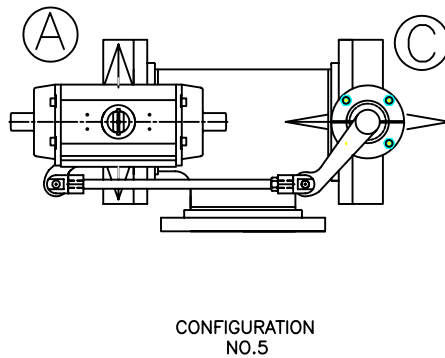

TEE LINKAGE KITS FOR BUTTERFLY VALVES 2" THRU 36"

CONFIGURATION	ACTUATED VALVE	NORMALLY CLOSED	NORMALLY OPEN
NO.1	VALVE A	VALVE A	VALVE B
NO.2	VALVE C	VALVE C	VALVE B
NO.3	VALVE B	VALVE B	VALVE C
NO.4	VALVE B	VALVE B	VALVE A
NO.5	VALVE A	VALVE A	VALVE C
NO.6	VALVE C	VALVE C	VALVE A