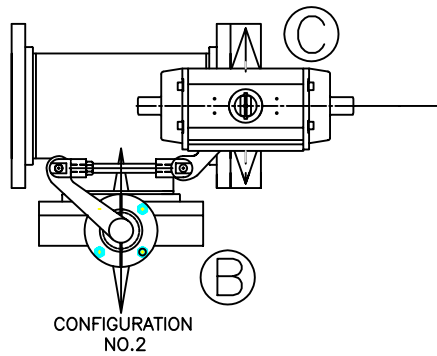

TEE LINKAGE KITS FOR BUTTERFLY VALVES 2" THRU 36"

CONFIGURATION	ACTUATED VALVE	NORMALLY CLOSED	NORMALLY OPEN
NO.1	VALVE A	VALVE A	VALVE B
NO.2	VALVE C	VALVE C	VALVE B
NO.3	VALVE B	VALVE B	VALVE C
NO.4	VALVE B	VALVE B	VALVE A
NO.5	VALVE A	VALVE A	VALVE C
NO.6	VALVE C	VALVE C	VALVE A