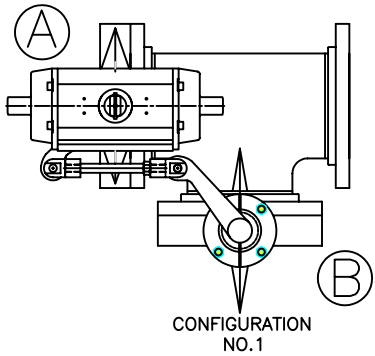

TEE LINKAGE KITS FOR BUTTERFLY VALVES 2" THRU 36"

CONFIGURATION	ACTUATED VALVE	NORMALLY CLOSED	NORMALLY OPEN
NO.1	VALVE A	VALVE A	VALVE B
NO.2	VALVE C	VALVE C	VALVE B
NO.3	VALVE B	VALVE B	VALVE C
NO.4	VALVE B	VALVE B	VALVE A
NO.5	VALVE A	VALVE A	VALVE C
NO.6	VALVE C	VALVE C	VALVE A