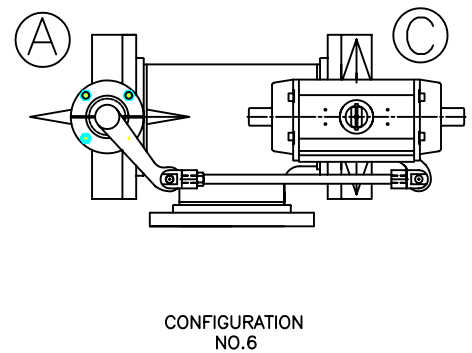

TEE LINKAGE KITS FOR BUTTERFLY VALVES 2" THRU 36"

CONFIGURATION	ACTUATED VALVE	NORMALLY CLOSED	NORMALLY OPEN
NO.1	VALVE A	VALVE A	VALVE B
NO.2	VALVE C	VALVE C	VALVE B
NO.3	VALVE B	VALVE B	VALVE C
NO.4	VALVE B	VALVE B	VALVE A
NO.5	VALVE A	VALVE A	VALVE C
NO.6	VALVE C	VALVE C	VALVE A