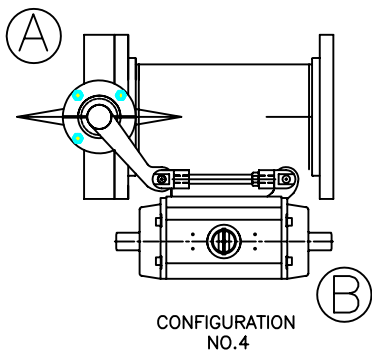

TEE LINKAGE KITS FOR BUTTERFLY VALVES 2" THRU 36"

CONFIGURATION	ACTUATED VALVE	NORMALLY CLOSED	NORMALLY OPEN
NO.1	VALVE A	VALVE A	VALVE B
NO.2	VALVE C	VALVE C	VALVE B
NO.3	VALVE B	VALVE B	VALVE C
NO.4	VALVE B	VALVE B	VALVE A
NO.5	VALVE A	VALVE A	VALVE C
NO.6	VALVE C	VALVE C	VALVE A